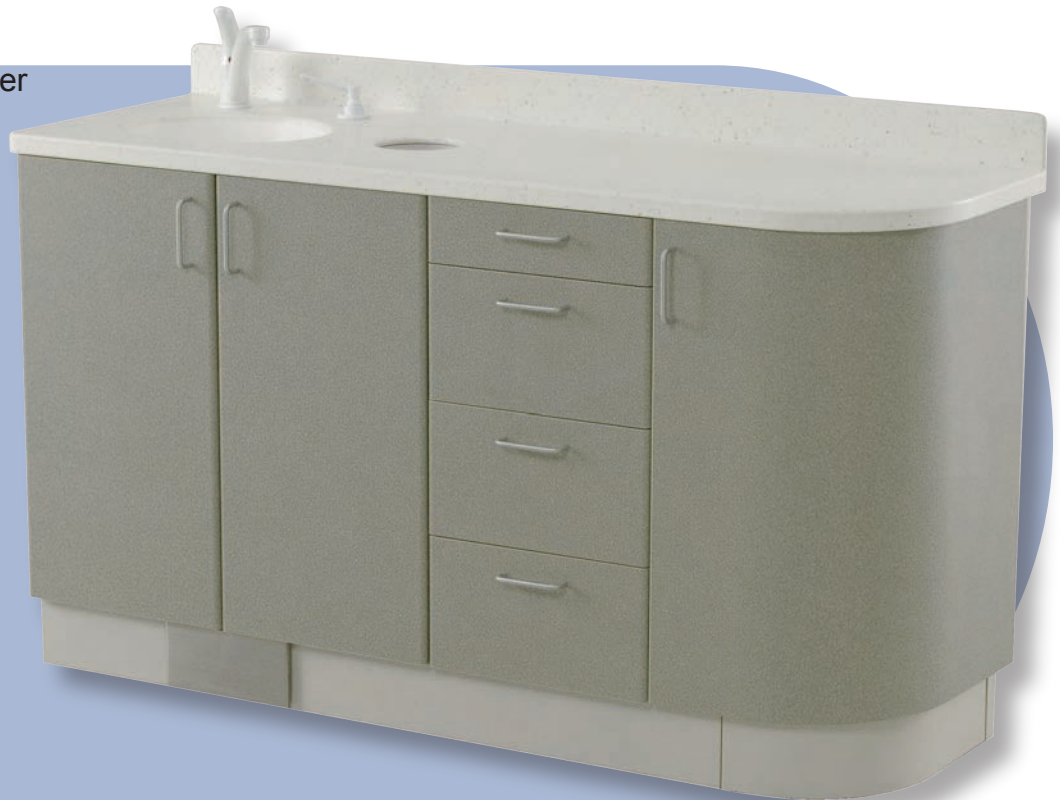

**Standard Features**

**Sink & Waste Module**

- Oval integral sink
- White faucet with foot control
- White soap dispenser
- Waste ring
- Large wastebasket

**4-Drawer module**

**Quarter Round Storage Module**

**Designed for Dental**

Attention to detail ensures Biotec products enhance productivity, and withstand the rigors of a busy practice

**Superior Materials**

Biotec uses superior materials; such as Gibraltar® countertops in ensure quality